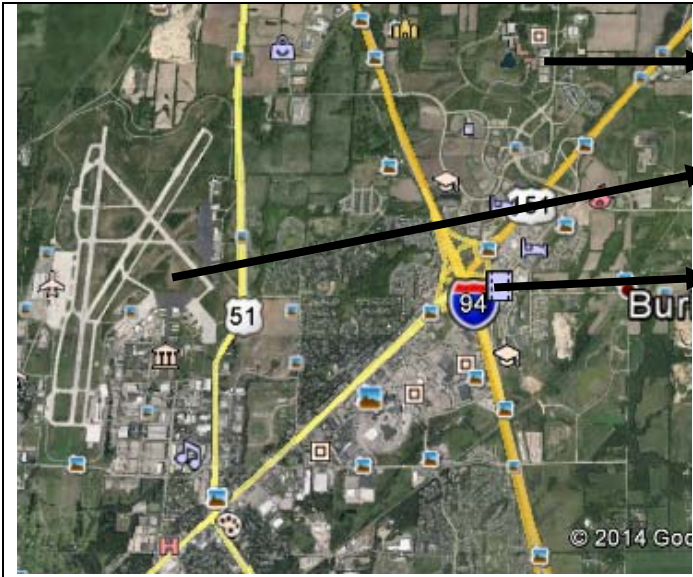

The Opener will be held in the American Family Insurance Training Center (Building A) and you should plan to park in the Visitor Parking Area (Surface Lot #1 or 2). The covered parking ramps are not available to Opener attendees.

American Family Insurance Campus

Dane County Airport

Interchange of I-90-94-39 and Hwy 151

American Family Insurance Campus

Turn left onto American Family Drive and take your first right turn heading north to the parking areas.

Exit Hwy 151 at American Pkwy and follow to third intersection (American Family Drive)

American Family Insurance Campus

Ramp B (no parking for Opener)

Ramp A (no parking for Opener)

Building A (site of BFF Opener)

Surface Lot 2 (Opener parking)

Surface Lot 1 (Opener parking)