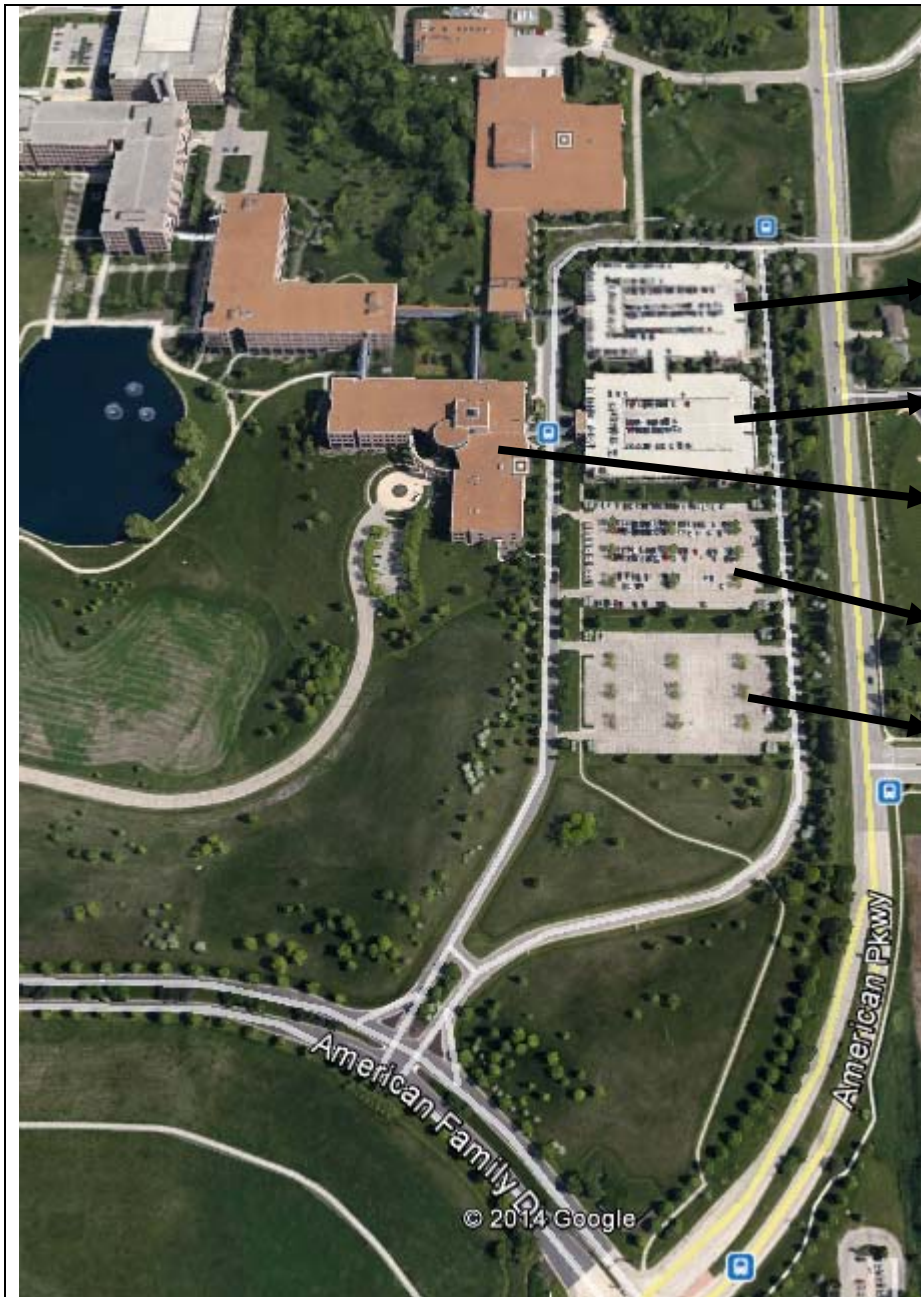

The Opener will be held in the American Family Insurance Training Center (Building A) and you should plan to park in the Visitor Parking Area (Surface Lot #1 or 2). The covered parking ramps are not available to Opener attendees.

American Family Insurance Campus

Dane County Airport

Interchange of I-90-94-39 and Hwy 151

American Family Insurance Campus

Turn left onto American Family Drive and take your first right turn heading north to the parking areas.

Exit Hwy 151 at American Pkwy and follow to third intersection (American Family Drive)

American Family Insurance Campus

Ramp B (no parking for Opener)

Ramp A (no parking for Opener)

Building A (site of BFF Opener)

Surface Lot 2 (Opener parking)

Surface Lot 1 (Opener parking)